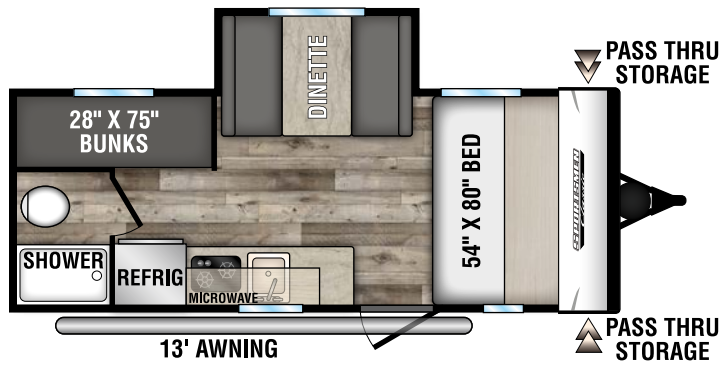

SPORTSMEN CLASSIC

ULTRA LIGHTWEIGHT TRAVEL TRAILERS

130RB UYW - 2,240 | Exterior Length - 16' 9" | Sleeps - 2

160QB UYW - 2,900 | Exterior Length - 22' | Sleeps - 3

160RBT UYW - 2,740 | Exterior Length - 19' 2" | Sleeps - 6

170MB UYW - 2,870 | Exterior Length - 22' | Sleeps - 3

180BH UYW - 2,690 | Exterior Length - 21' 5" | Sleeps - 4

180RBT UYW - 3,370 | Exterior Length - 21' 9" | Sleeps - 8

2022 SPORTSMEN CLASSIC

180TH TOY HAULER UVW - 3,260 | Exterior Length - 21' 8" | Sleeps - 4

181BH UVW - 2,980 | Exterior Length - 21' 5" | Sleeps - 5

191BHK UVW - 3,420 | Exterior Length - 22' 1" | Sleeps - 5