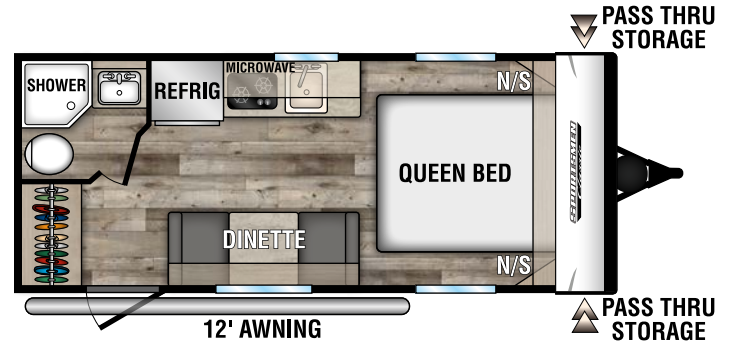

SPORTSMEN CLASSIC

ULTRA LIGHTWEIGHT TRAVEL TRAILERS

130RB UYW - 2,240 | Exterior Length - 16' 9" | Sleeps - 2

160QB UYW - 2,900 | Exterior Length - 22' | Sleeps - 3

160RBT UYW - 2,740 | Exterior Length - 19' 2" | Sleeps - 6

170MB UYW - 2,870 | Exterior Length - 22' | Sleeps - 3

180BH UYW - 2,690 | Exterior Length - 21' 5" | Sleeps - 4

180RBT UYW - 3,370 | Exterior Length - 21' 9" | Sleeps - 8

2022 SPORTSMEN CLASSIC

180TH TOY HAULER UVW - 3,260 | Exterior Length - 21' 8" | Sleeps - 4

181BH UVW - 2,980 | Exterior Length - 21' 5" | Sleeps - 5

191BHK UVW - 3,420 | Exterior Length - 22' 1" | Sleeps - 5