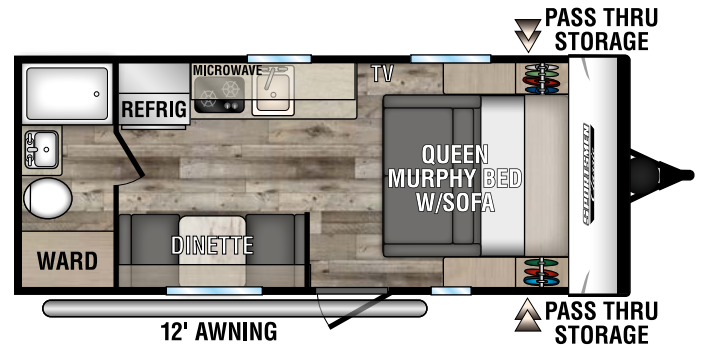

SPORTSMEN CLASSIC

ULTRA LIGHTWEIGHT TRAVEL TRAILERS

130RB UYW - 2,240 | Exterior Length - 16' 9" | Sleeps - 2

160QB UYW - 2,900 | Exterior Length - 22' | Sleeps - 3

160RBT UYW - 2,740 | Exterior Length - 19' 2" | Sleeps - 6

170MB UYW - 2,870 | Exterior Length - 22' | Sleeps - 3

180BH UYW - 2,690 | Exterior Length - 21' 5" | Sleeps - 4

180RBT UYW - 3,370 | Exterior Length - 21' 9" | Sleeps - 8

2022 SPORTSMEN CLASSIC

180TH TOY HAULER UVW - 3,260 | Exterior Length - 21' 8" | Sleeps - 4

181BH UVW - 2,980 | Exterior Length - 21' 5" | Sleeps - 5

191BHK UVW - 3,420 | Exterior Length - 22' 1" | Sleeps - 5