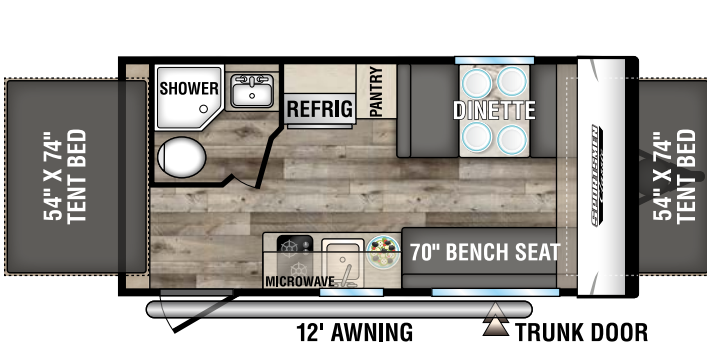

SPORTSMEN CLASSIC

ULTRA LIGHTWEIGHT TRAVEL TRAILERS

130RB UYW - 2,240 | Exterior Length - 16' 9" | Sleeps - 2

160QB UYW - 2,900 | Exterior Length - 22' | Sleeps - 3

160RBT UYW - 2,740 | Exterior Length - 19' 2" | Sleeps - 6

170MB UYW - 2,870 | Exterior Length - 22' | Sleeps - 3

180BH UYW - 2,690 | Exterior Length - 21' 5" | Sleeps - 4

180RBT UYW - 3,370 | Exterior Length - 21' 9" | Sleeps - 8

2022 SPORTSMEN CLASSIC

180TH TOY HAULER UVW - 3,260 | Exterior Length - 21' 8" | Sleeps - 4

181BH UVW - 2,980 | Exterior Length - 21' 5" | Sleeps - 5

191BHK UVW - 3,420 | Exterior Length - 22' 1" | Sleeps - 5