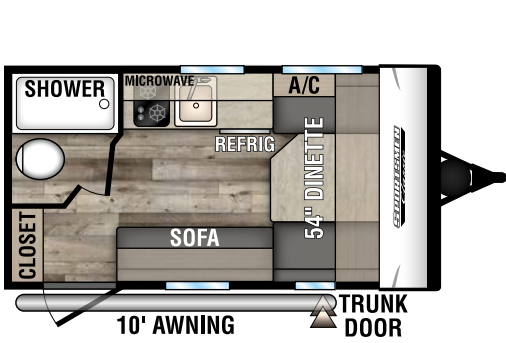

SPORTSMEN CLASSIC

ULTRA LIGHTWEIGHT TRAVEL TRAILERS

130RB UYW - 2,240 | Exterior Length - 16' 9" | Sleeps - 2

160QB UYW - 2,900 | Exterior Length - 22' | Sleeps - 3

160RBT UYW - 2,740 | Exterior Length - 19' 2" | Sleeps - 6

170MB UYW - 2,870 | Exterior Length - 22' | Sleeps - 3

180BH UYW - 2,690 | Exterior Length - 21' 5" | Sleeps - 4

180RBT UYW - 3,370 | Exterior Length - 21' 9" | Sleeps - 8

2022 SPORTSMEN CLASSIC

180TH TOY HAULER UVW - 3,260 | Exterior Length - 21' 8" | Sleeps - 4

181BH UVW - 2,980 | Exterior Length - 21' 5" | Sleeps - 5

191BHK UVW - 3,420 | Exterior Length - 22' 1" | Sleeps - 5