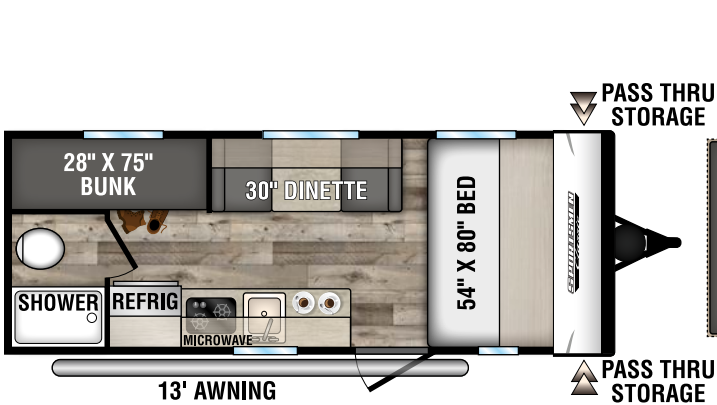

SPORTSMEN CLASSIC

ULTRA LIGHTWEIGHT TRAVEL TRAILERS

130RB UYW - 2,240 | Exterior Length - 16' 9" | Sleeps - 2

160QB UYW - 2,900 | Exterior Length - 22' | Sleeps - 3

160RBT UYW - 2,740 | Exterior Length - 19' 2" | Sleeps - 6

170MB UYW - 2,870 | Exterior Length - 22' | Sleeps - 3

180BH UYW - 2,690 | Exterior Length - 21' 5" | Sleeps - 4

180RBT UYW - 3,370 | Exterior Length - 21' 9" | Sleeps - 8

2022 SPORTSMEN CLASSIC

180TH TOY HAULER UVW - 3,260 | Exterior Length - 21' 8" | Sleeps - 4

181BH UVW - 2,980 | Exterior Length - 21' 5" | Sleeps - 5

191BHK UVW - 3,420 | Exterior Length - 22' 1" | Sleeps - 5