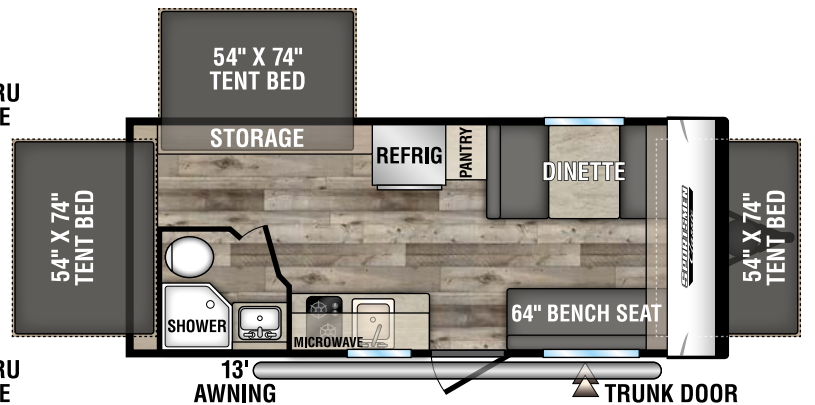

SPORTSMEN CLASSIC

ULTRA LIGHTWEIGHT TRAVEL TRAILERS

130RB UYW - 2,240 | Exterior Length - 16' 9" | Sleeps - 2

160QB UYW - 2,900 | Exterior Length - 22' | Sleeps - 3

160RBT UYW - 2,740 | Exterior Length - 19' 2" | Sleeps - 6

170MB UYW - 2,870 | Exterior Length - 22' | Sleeps - 3

180BH UYW - 2,690 | Exterior Length - 21' 5" | Sleeps - 4

180RBT UYW - 3,370 | Exterior Length - 21' 9" | Sleeps - 8

2022 SPORTSMEN CLASSIC

180TH TOY HAULER UVW - 3,260 | Exterior Length - 21' 8" | Sleeps - 4

181BH UVW - 2,980 | Exterior Length - 21' 5" | Sleeps - 5

191BHK UVW - 3,420 | Exterior Length - 22' 1" | Sleeps - 5