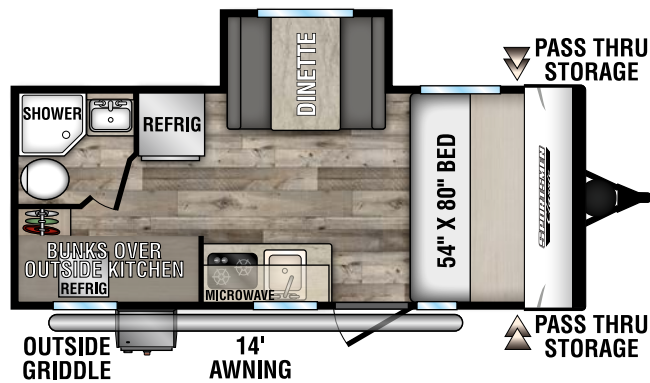

SPORTSMEN CLASSIC

ULTRA LIGHTWEIGHT TRAVEL TRAILERS

130RB UYW - 2,240 | Exterior Length - 16' 9" | Sleeps - 2

160QB UYW - 2,900 | Exterior Length - 22' | Sleeps - 3

160RBT UYW - 2,740 | Exterior Length - 19' 2" | Sleeps - 6

170MB UYW - 2,870 | Exterior Length - 22' | Sleeps - 3

180BH UYW - 2,690 | Exterior Length - 21' 5" | Sleeps - 4

180RBT UYW - 3,370 | Exterior Length - 21' 9" | Sleeps - 8

2022 SPORTSMEN CLASSIC

180TH TOY HAULER UVW - 3,260 | Exterior Length - 21' 8" | Sleeps - 4

181BH UVW - 2,980 | Exterior Length - 21' 5" | Sleeps - 5

191BHK UVW - 3,420 | Exterior Length - 22' 1" | Sleeps - 5